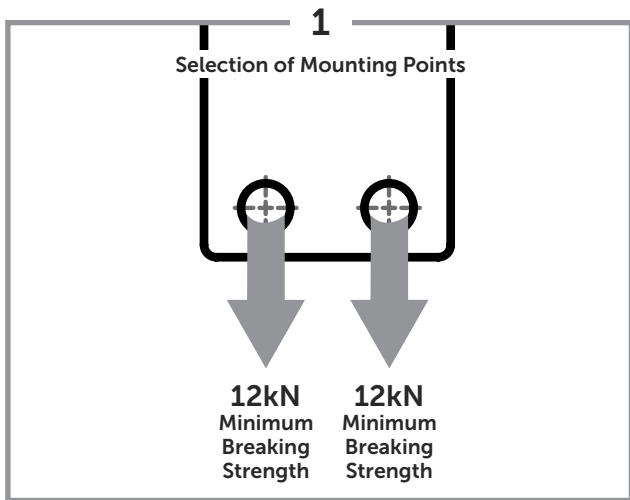

QUICKFLIGHT ACCESSORIES

MOUNTING KIT

INSTALLATION MANUAL

Refer to QuickFlight Manual for Full QuickFlight Installation

Primary Connection

Secondary Connection

Mark Screw Gate

4