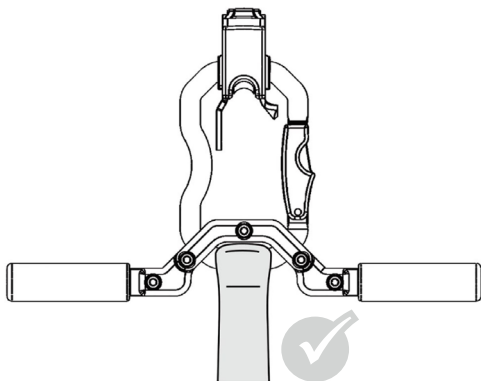

LIGHTSPEED EZ CLIP TROLLEY HANDLEBAR ACCESSORY

INSTALLATION MANUAL 

2

3

4

5

visit headrushtech.com

latest version