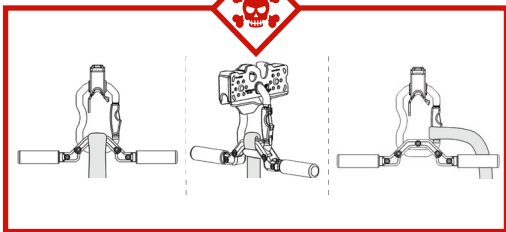

LIGHTSPEED EZ CLIP TROLLEY HANDLEBAR ACCESSORY

INSTALLATION MANUAL 

2

3

4

5

visit headrushtech.com

latest version