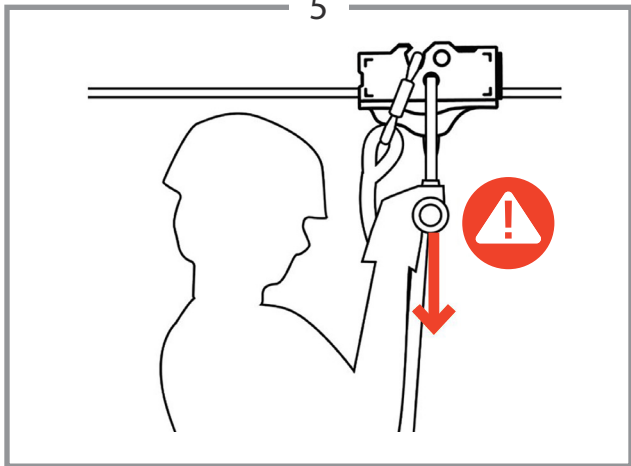

LIGHTSPEED EZ CLIP TROLLEY HANDLEBAR ACCESSORY

INSTALLATION MANUAL 

2

3

4

5

visit headrushtech.com

latest version