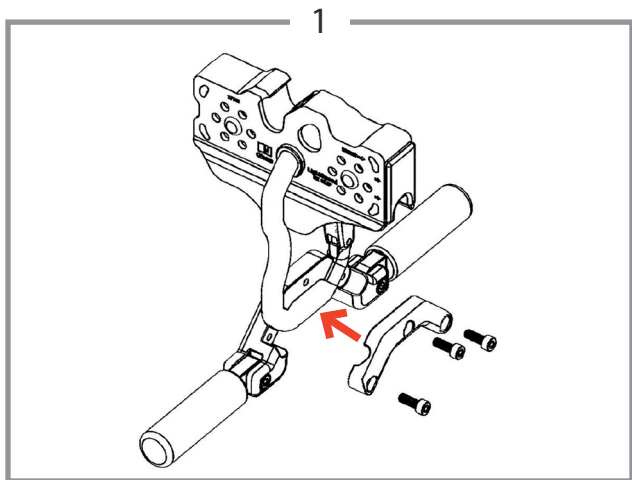

LIGHTSPEED EZ CLIP TROLLEY HANDLEBAR ACCESSORY

INSTALLATION MANUAL 

2

3

4

5

visit headrushtech.com

latest version