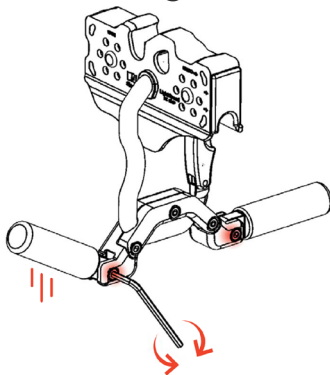

LIGHTSPEED EZ CLIP TROLLEY HANDLEBAR ACCESSORY

INSTALLATION MANUAL 

2

3

4

5

visit headrushtech.com

latest version