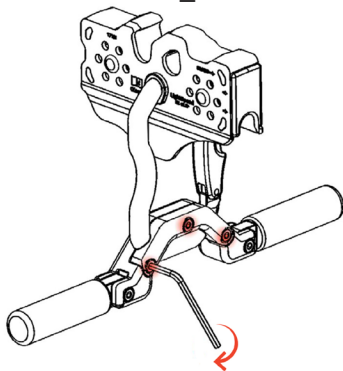

LIGHTSPEED EZ CLIP TROLLEY HANDLEBAR ACCESSORY

INSTALLATION MANUAL 

2

3

4

5

visit headrushtech.com

latest version